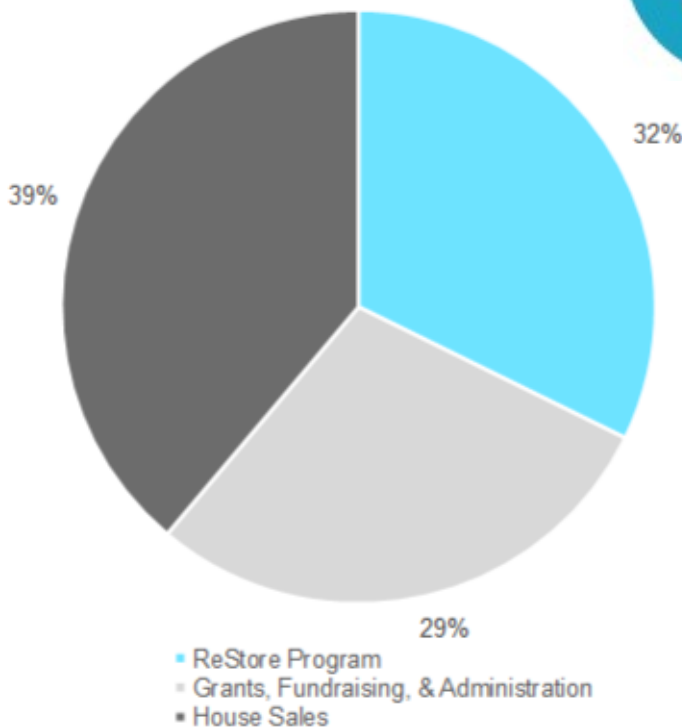

In memory of...

Norman A. Brown
from Marilyn Brown
David L. Buonamici
from Kathleen Kuwik
Alice and Harold Burr
from Bruce D. Burr
Janice Courtney
from Rose Marie Courtney
Beverly Eckert
from Michael R. Procknal
Helen George
from Susan Phillips,
Sandra Rackham
Devine, Malone, and the Kieber
Family Members
from Kathleen Devine
Rodolfo Mejia
from Norm and Gloria
McLaughlin
Vincent Miranda
from Norm and Gloria
McLaughlin

Joan Pellnat
from Chuck and Susan Rojek
Arthur Raszmann
from Ann Brown
Donald Robel
from Susan Fleming-Brusino
Bronislaus S.
from Verna Wojcik
Avro August Saarnijoki
from Amelia Eldredge
Rev. Philip D. Schaal,
from G. Evaline Schaal
Ruth Schmidt
from Sarah C. Lincoln
Arthur Schwartz
from Eileen W. Schwartz
Rev. Philip Smith
from Marianne Rathman
Barry F. Wood
from Jean Wood,
Marjorie Plumb
Gregory Zubek
from David C. Zubek

In honor of...

Jacob Foster
from Katrina M. Foster
Richard Hemann
from Mark and Hemann
George and Sally Hezel
from Sarah C. Herrell
Suzanne M. Jacobs
from Pat Weinreich
Matt and Jody McGarry
from John H. Eddy
Marjorie Plumb
from Caroline and Bill Duax
Mr. and Mrs. Donald Riemer
from Gerald and Linda Meissner
James Ruth, Jr.
from Isaac K. Johnson
Frank Temple
from Gerard Sheldon

OUR FINANCIALS*

sources of support